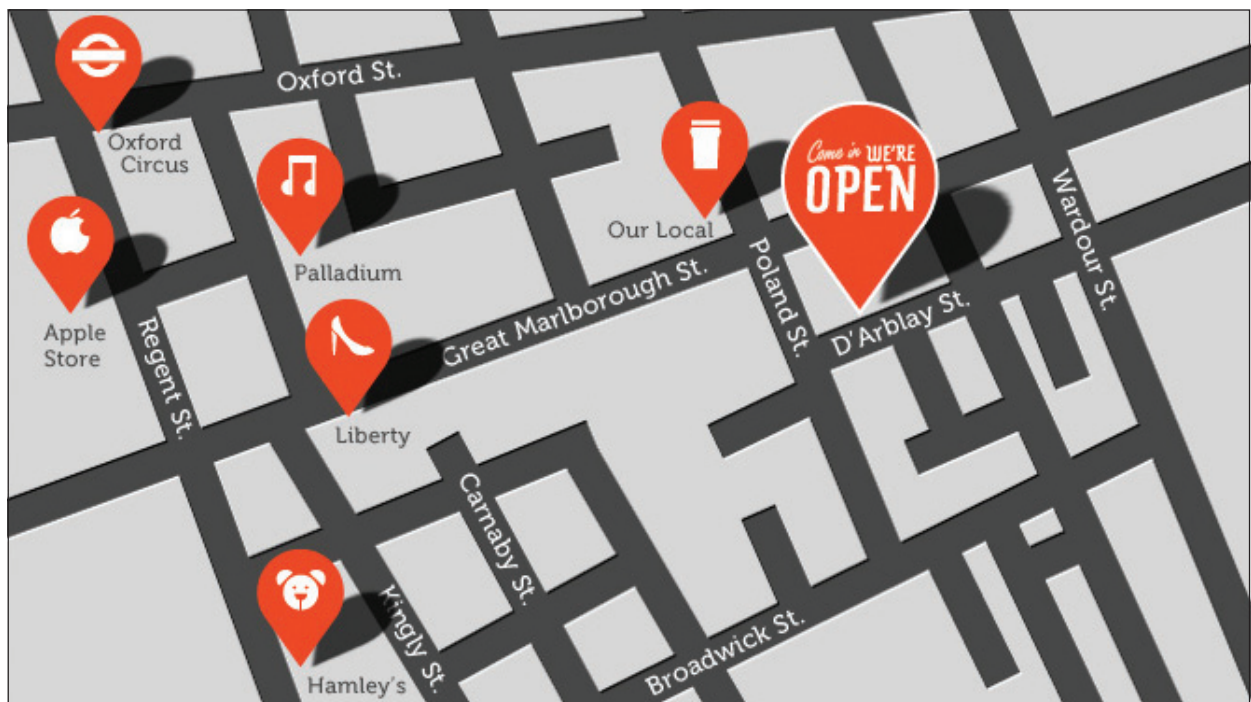

The Minimart

14-15 D'Arbly Street

London W1F 8DZ

020 7478 0510

How to find us

From Oxford Circus Underground station, walk east down Oxford Street towards Tottenham Court Road.

Take a right onto Poland Street.

At Bodean's Restaurant turn left onto D'Arbly Street.

We are at number 14-15 on the left hand side of the and located beside The Screening Rooms

COME IN, WE'RE OPEN.